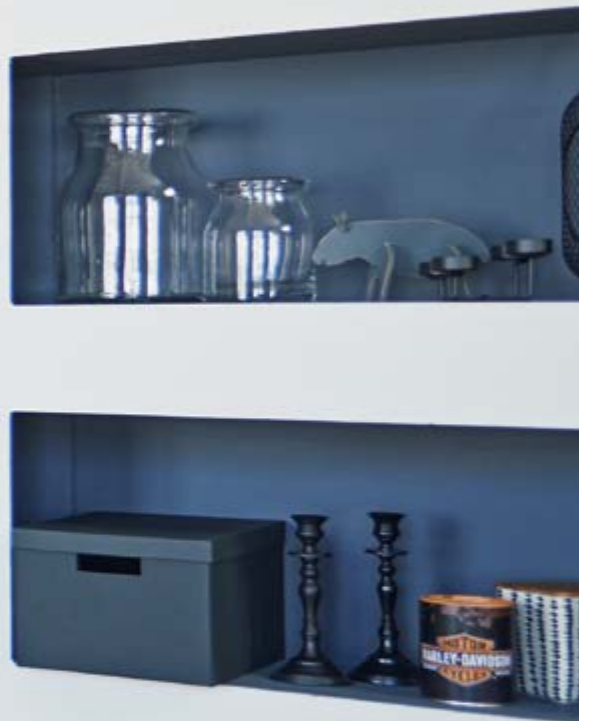

”Design, material and function – it all needs to have class! This wardrobe not only looks amazing on the outside. With a push, the folding doors open and I can see absolutely everything inside.“