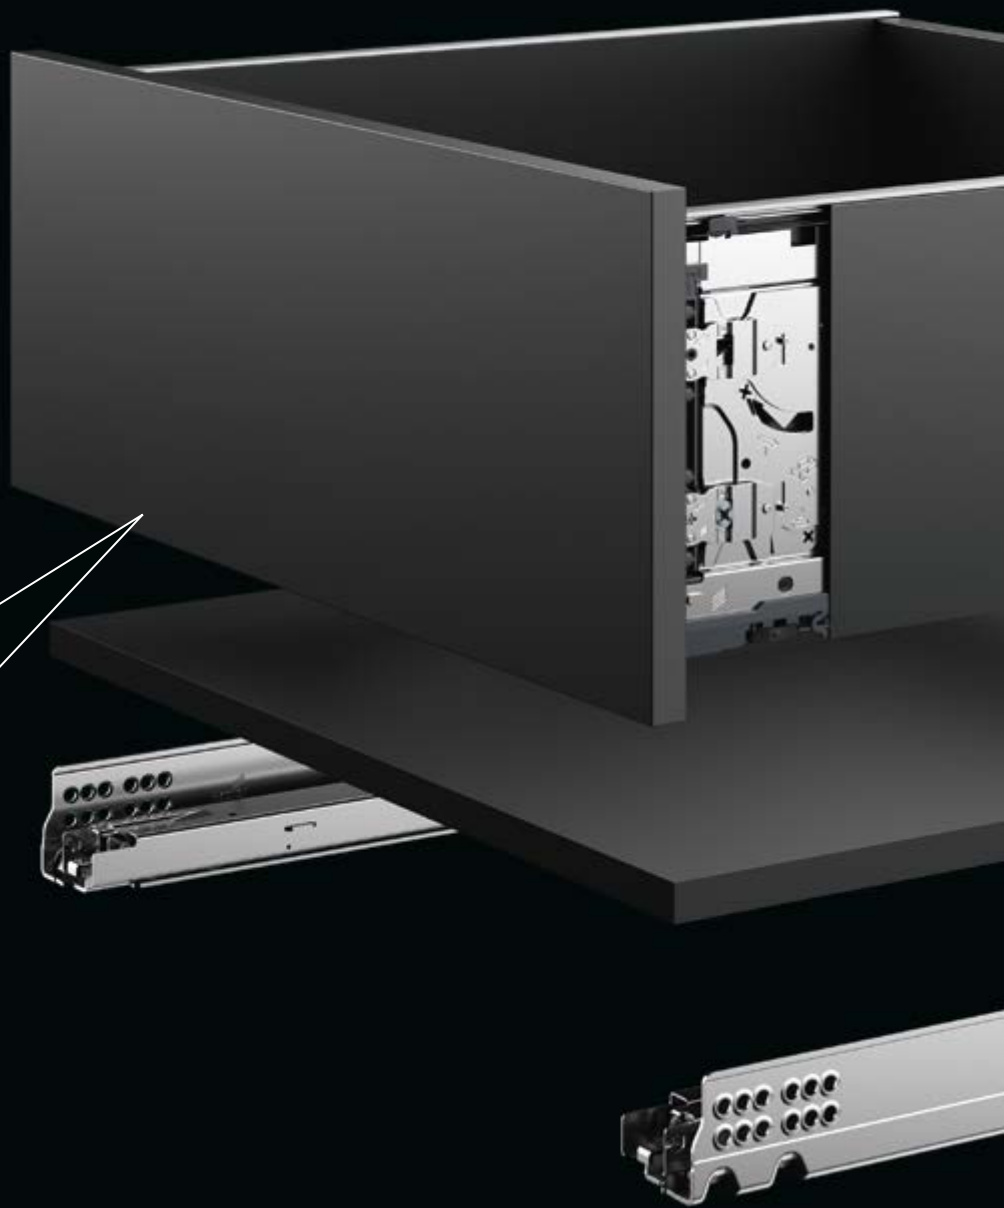

SEUS BENEFÍCIOS DE PROCESSO, SUAS OPORTUNIDADES

PRECISÃO, AJUSTE SEGURO

- Fácil ajuste vertical e lateral (mecanismo deslizante exclusivo)
- Destacamento seguro do painel frontal (posição de retenção)
- Instalação simples e sem ferramentas do painel frontal
- Fácil ajuste da inclinação da gaveta com acesso por cima (dupla função do perfil do designer)