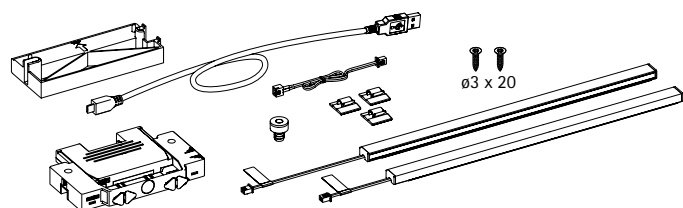

AvanTech YOU double walled drawer system

► Design options

- Stunning accent lighting for AvanTech YOU shining either into the drawer or into the room
- Can be retrofitted as an option for system height of 101 / 139 / 187 / 251 mm
- For cutting to length
- Diffuse light, colour temperature 4000K
- 1 set per drawer, including 1 rechargeable battery pack, rechargeable via micro USB
- Automatic illumination when opening the drawer, switches off when closing the drawer

Illumination design profile

- Set comprises:
- 2 LED light sets
 - 1 magnet
 - 1 rechargeable battery
 - 1 rechargeable battery holder, self adhesive
 - 1 adapter for steel rear panel
 - 3 cable holders, self adhesive
 - 1 Micro USB B charging cable
 - 1 extension cable
 - Fixing material

Nominal length mm	Colour	Order no.	PU
≤ 450	Anthracite	9 305 736	1 set
≤ 550	Anthracite	9 305 738	1 set
≤ 500	Anthracite	9 305 740	1 set
≤ 650	Anthracite	9 305 742	1 set

Nominal length mm	Colour	Order no.	PU
≤ 450	Stainless steel look	9 305 743	1 set
≤ 550	Stainless steel look	9 305 744	1 set
≤ 500	Stainless steel look	9 305 745	1 set
≤ 650	Stainless steel look	9 305 746	1 set