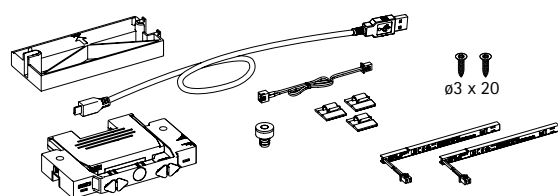

Illumination Inlay drawer side

1. Set comprises:
2. 2 LED light sets
   - 1 magnet
   - 1 rechargeable battery
   - 1 rechargeable battery holder, self adhesive
   - 1 adapter for steel rear panel
   - 3 cable holders, self adhesive
   - 1 Micro USB B charging cable
   - 1 extension cable
   - Fixing material

Order no.	PU
9 305 747	1 set

hettich.com/short/892f59