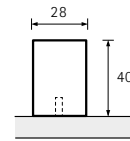

ProDecor handle collection

► Stainless steel brushed

Tempe

			9 191 722	10