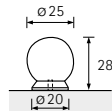

Serbinum

					□	
					9 070 562	75

After 96 h salt spray test (ISO 9227 - NSS) or 72 h condensation water test (ISO 6270-AHT), the handles fulfill a corrosion protection rating of Rp and Ra ≥8 (corrosion-free area > 99.75 % according to evaluation acc. to DIN EN 17737 "Test and evaluation methods for corrosion resistance of furniture fittings". The handles fulfill the requirements of class 3 acc. to DIN EN 1670 (moderate resistance) for outdoor areas where occasional or frequent wetting by rain or dew may occur.