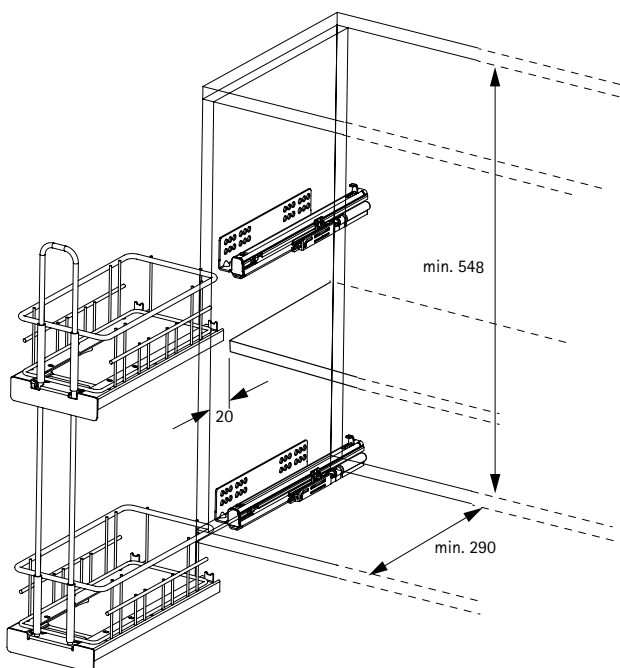

Cargo IQ plus for wall cabinets – added value at eye level

Cargo IQ plus for wall units is as attractive as it is practical and versatile. The top basket can be slid smoothly to a different level without the user having to alter the position of the wall unit's middle shelf. In other words, it's easy to adapt Cargo to individual requirements. Furthermore, Cargo shelves are removable. As an innovative design element, Cargo IQ plus for wall units is cost-effective and helps give a kitchen that competitive edge.

Specifications:

- Load capacity approx. 10 kg (for one-side attachment)
- Inside basket width 105 mm
- Plastic or metal bottom panels with anti-slip coating

Cargo IQ plus for wall units	Order no.	PU
Cargo IQ plus 90° silver/chrome-plated metal bracket	906 648 6	10
Cargo IQ plus 90° bright chrome/chrome-plated metal bracket	907 761 6	10
Shelf translucent	906 646 4	40

Quadro V6 15/260 Silent System	Order no. left	Order no. right	PU
16 mm side panel*, IW 12.5	904 718 0	904 718 1	20
18 mm side panel*, IW 10.5	904 739 2	904 739 3	20
19 mm side panel*, IW 9.5	904 728 1	904 728 2	20

*All fittings usable independent of installation dimensions.