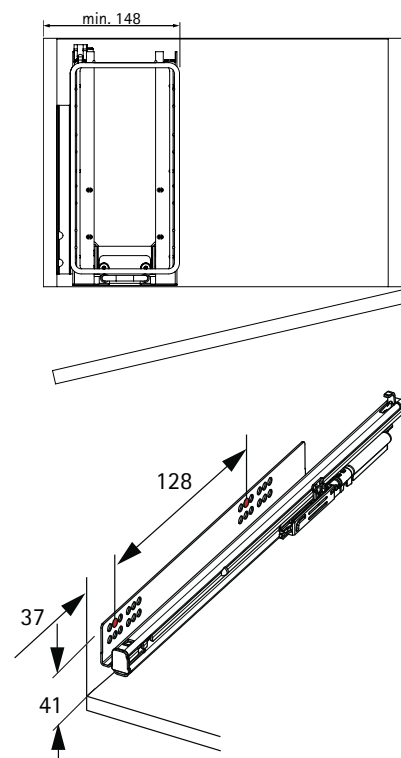

Cargo IQ plus for wall cabinets – added value at eye level

Cargo IQ plus for wall units is as attractive as it is practical and versatile. The top basket can be slid smoothly to a different level without the user having to alter the position of the wall unit's middle shelf. In other words, it's easy to adapt Cargo to individual requirements. Furthermore, Cargo shelves are removable. As an innovative design element, Cargo IQ plus for wall units is cost-effective and helps give a kitchen that competitive edge.

Specifications:

- Load capacity approx. 10 kg (for one-side attachment)
- Inside basket width 105 mm
- Plastic or metal bottom panels with anti-slip coating

Cargo IQ plus for wall units	Order no.	PU
Cargo IQ plus 90° silver/chrome-plated metal bracket	906 648 6	10
Cargo IQ plus 90° bright chrome/chrome-plated metal bracket	907 761 6	10
Shelf translucent	906 646 4	40

Quadro V6 15/260 Silent System	Order no. left	Order no. right	PU
16 mm side panel*, IW 12.5	904 718 0	904 718 1	20
18 mm side panel*, IW 10.5	904 739 2	904 739 3	20
19 mm side panel*, IW 9.5	904 728 1	904 728 2	20

*All fittings usable independent of installation dimensions.