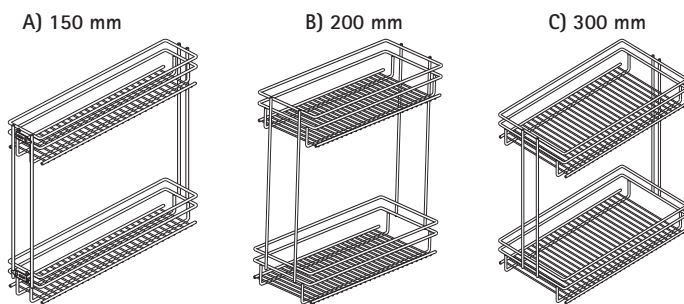

### Features

- ▶ Convenience of modular concept
- ▶ Available for three different cabinet widths
- ▶ Combines convenience with unmatched running action stability and strength
- ▶ Compatible with Quadro runners and KA telescopic runners
- ▶ Loading capacity 22.5-30 kg with KA & 15-20 kg with Quadro runner
- ▶ Sturdy stainless steel wire basket structure
- ▶ Can be mounted to the right, left or diagonally (for 300 mm only diagonally)
- ▶ Front panel precise adjustment with fascia parts
- ▶ Finish: Chrome plated
- ▶ 10 years warranty against rusting

### Product details

Size	150 mm	200 mm	300 mm
Weight capacity (with KA)	22.5 kg	26.25 kg	30 kg
Weight capacity (with Quadro)	15 kg	17.5 kg	20 kg
Carcass size	W:112 mm D: 495 mm H: 590 mm	W:162 mm D: 495 mm H: 590 mm	W:262 mm D: 495 mm H: 590 mm