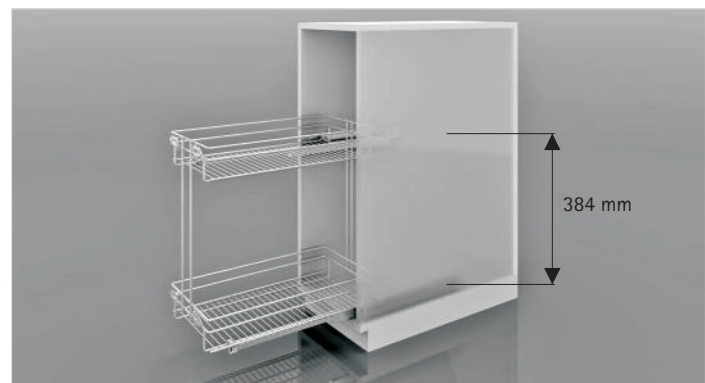

Runner diagonally: for 200 mm / 300 mm Cargo IQ 200

Note: C/c distance is 384 mm & first hole marking is 37 mm from the carcass face.

S.no.	Cargo IQ 200 description	Unit	Article no.	PU
1.	For 150 mm	Pc	9 161 045 00	1
2.	For 200 mm	Pc	9 161 046 00	1
3.	For 300 mm	Pc	9 161 047 00	1

PS: The above prices are without runners. Kindly order desired runners separately.

Insist on Hettich fittings while buying your furniture or getting it made.
Hettich fittings, make your furniture work beautifully.
Contact us for free design / CD for installation on toll free no.- 1800 209 2096

Hettich India Private Limited
302, Durolite House, Opp. SAB TV, New Link Road, Andheri West, Mumbai - 400053, Phone: + 91-22-2674 3289/3356/4089, Fax: +91-22-2674 3267,
New Delhi • Bangalore • Kolkata • Chennai • Hyderabad • Pune • Lucknow
Toll Free: 1800 209 2096, Email: sales_enquiry@in.hettich.com, customer_services@in.hettich.com www.hettich.com