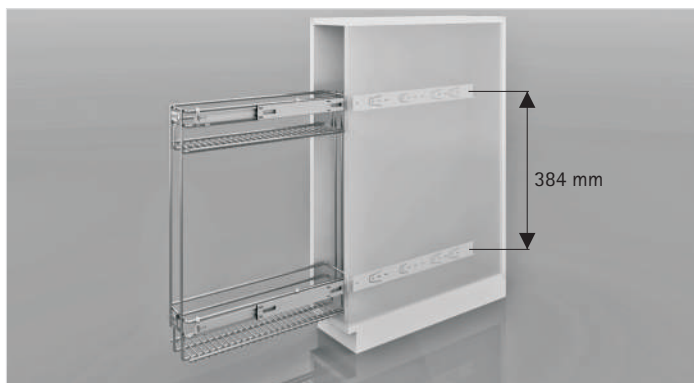

Installation with KA & Quadro

Runner from one side: for 150 mm / 200 mm Cargo IQ 200