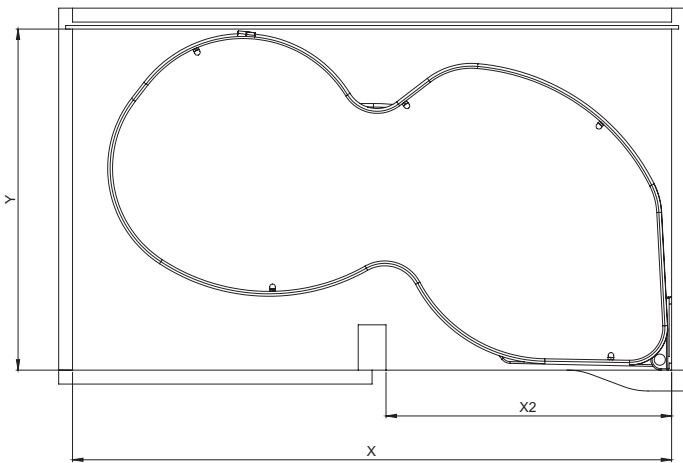

German quality you can trust

Effective Corner Solution:
CargoMan

Technik für Möbel

Hettich

Corner unit swivel pull-out

► CargoMan

Features

- Pull-out shelves for corner cabinet
- The shelves can be swivelled out individually and completely
- Load capacity 20 kg / shelf
- Minimum inside carcass depth 490 mm
- With fast assembly system
- Two melaminated bottom shelves with non-slip surface and chrome-plated rail
- Can be used in odd or even numbers, as flexibility to use single units
- No extra attachment required to install
- Installation very simple on the bottom of the cabinet
- Right and left version

Product details

> <	X	X2	Y	Z
900	860	450	490	150
1000	1000	500	490	150
1000	1000	600	490	150

Z = Minimum internal cabinet height for one layer

S.no.	Description	Unit	Article no.	PU
1.	CargoMan corner pull out 450 LH (Single layer)	Pc	9 161 975 00	1
2.	CargoMan corner pull out 450 RH (Single layer)	Pc	9 161 976 00	1
3.	CargoMan corner pull out 500 LH (Single layer)	Pc	9 161 977 00	1
4.	CargoMan corner pull out 500 RH (Single layer)	Pc	9 161 978 00	1
5.	CargoMan corner pull out 450 LH (Double layer)	Pair	9 161 971 00	1
6.	CargoMan corner pull out 450 RH (Double layer)	Pair	9 161 972 00	1
7.	CargoMan corner pull out 500 LH (Double layer)	Pair	9 161 973 00	1
8.	CargoMan corner pull out 500 RH (Double layer)	Pair	9 161 974 00	1