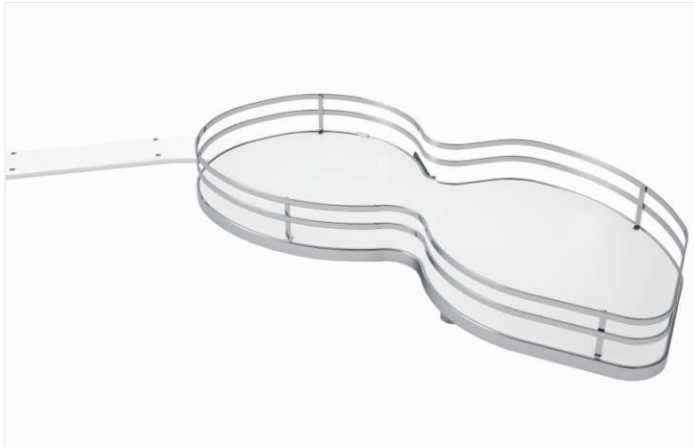

German quality you can trust

Effective Corner Solution:
CargoMan

Technik für Möbel

Hettich

Corner unit swivel pull-out

► CargoMan

Features

- Pull-out shelves for corner cabinet
- The shelves can be swivelled out individually and completely
- Load capacity 20 kg / shelf
- Minimum inside carcass depth 490 mm
- With fast assembly system
- Two melaminated bottom shelves with non-slip surface and chrome-plated rail
- Can be used in odd or even numbers, as flexibility to use single units
- No extra attachment required to install
- Installation very simple on the bottom of the cabinet
- Right and left version

Product details

> <	X	X2	Y	Z
900	860	450	490	150
1000	1000	500	490	150
1000	1000	600	490	150

Z = Minimum internal cabinet height for one layer

S.no.	Description	Unit	Article no.	PU
1.	CargoMan corner pull out 450 LH (Single layer)	Pc	9 161 975 00	1
2.	CargoMan corner pull out 450 RH (Single layer)	Pc	9 161 976 00	1
3.	CargoMan corner pull out 500 LH (Single layer)	Pc	9 161 977 00	1
4.	CargoMan corner pull out 500 RH (Single layer)	Pc	9 161 978 00	1
5.	CargoMan corner pull out 450 LH (Double layer)	Pair	9 161 971 00	1
6.	CargoMan corner pull out 450 RH (Double layer)	Pair	9 161 972 00	1
7.	CargoMan corner pull out 500 LH (Double layer)	Pair	9 161 973 00	1
8.	CargoMan corner pull out 500 RH (Double layer)	Pair	9 161 974 00	1